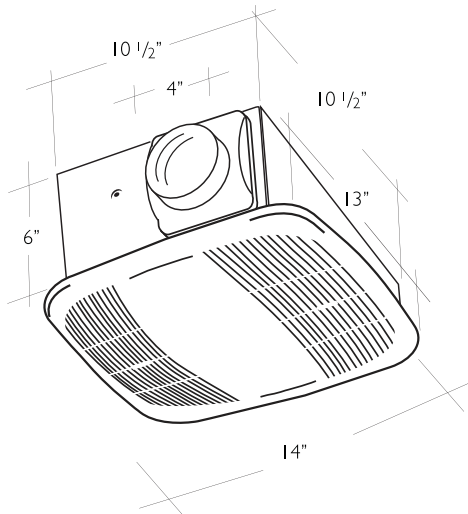

PRIME INDUSTRIAL PRODUCTS INC.

SPECIFICATION  
**PME 120**

SUPER QUIET EXHAUST FAN

**120 CFM / 1.1 SONES @ 0.1 WG.**  
**HVI CERTIFIED 120 VOLTs, 0.29 AMPs, 60 Hz**

**PRODUCT DETAILS**

**Fan Housing**

The Housing is constructed of rust resisting powder coated premium cold roller steel with a standard sized 4" diameter duct collar. The fan is shipped complete with an installation manual.