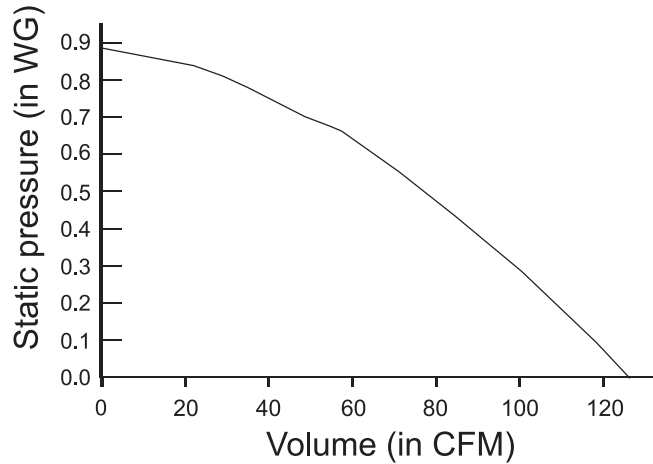

PRIME INDUSTRIAL PRODUCTS INC.

SPECIFICATION  
**PME 120**

SUPER QUIET EXHAUST FAN

**120 CFM / 1.1 SONES @ 0.1 WG.**  
**HVI CERTIFIED 120 VOLTs, 0.29 AMPs, 60 Hz**

**PRODUCT DETAILS**

**Fan Housing**

The Housing is constructed of rust resisting powder coated premium cold roller steel with a standard sized 4" diameter duct collar. The fan is shipped complete with an installation manual.

**Motor**

Enclosed 4 pole electronically balanced permanently split capacitor motor (PSC); Life time lubricated ball bearing suitable for continuous operation, rated, 120 V, 60Hz, 0.29 Amp. Requires NO maintenance.